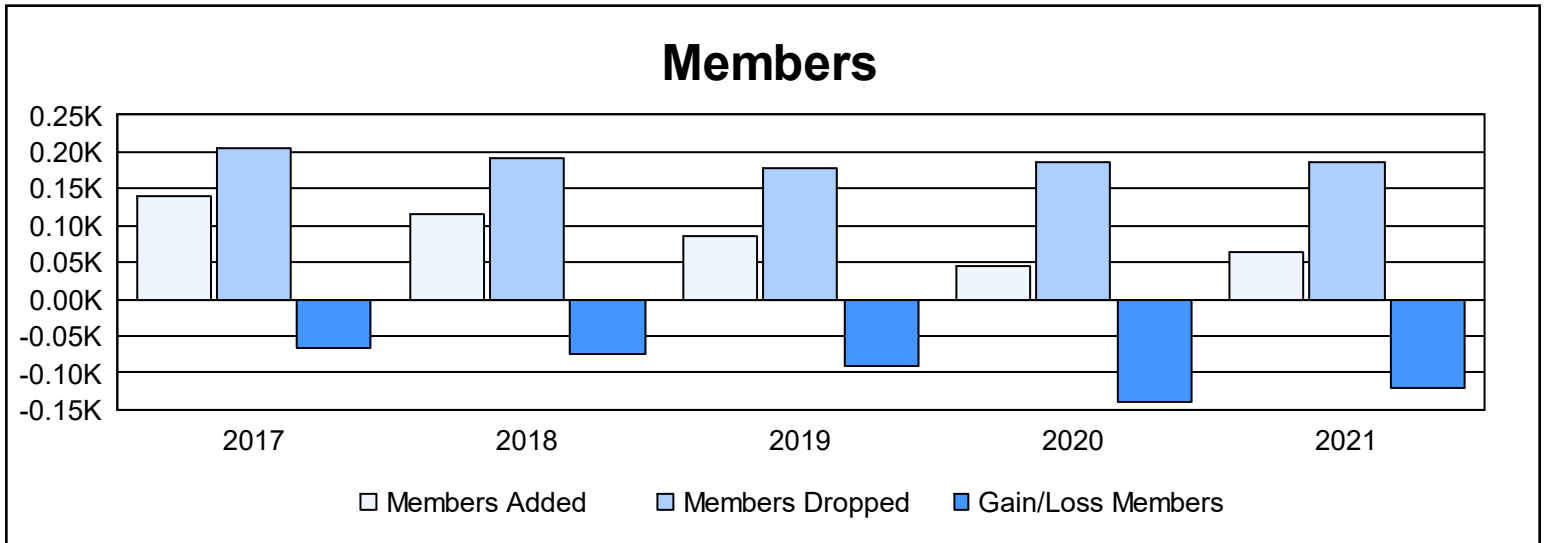

Year	New Clubs	Dropped Clubs	Gain/ Loss Clubs	New Members	Charter Members	Reinstate Members	Transfer Members	Total Member Added	Total Members Dropped	Gain/ Loss Members
2016-2017	1	3	-2	107	24	0	8	139	206	-67
2017-2018	0	3	-3	86	14	1	15	116	191	-75
2018-2019	0	4	-4	66	7	0	14	87	178	-91
2019-2020	0	5	-5	40	1	1	4	46	186	-140
2020-2021	0	2	-2	48	1	1	14	64	185	-121
Average	0	3	-3	69	9	1	11	90	189	-99

Membership Composition June 2021 Cumulative

Gender Composition June 2021 Cumulative