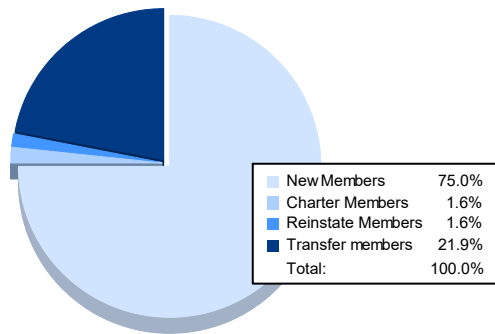

Year	New Clubs	Dropped Clubs	Gain/ Loss Clubs	New Members	Charter Members	Reinstate Members	Transfer Members	Total Member Added	Total Members Dropped	Gain/ Loss Members
2016-2017	1	3	-2	107	24	0	8	139	206	-67
2017-2018	0	3	-3	86	14	1	15	116	191	-75
2018-2019	0	4	-4	66	7	0	14	87	178	-91
2019-2020	0	5	-5	40	1	1	4	46	186	-140
2020-2021	0	2	-2	48	1	1	14	64	185	-121
Average	0	3	-3	69	9	1	11	90	189	-99

Membership Composition June 2021 Cumulative

Gender Composition June 2021 Cumulative